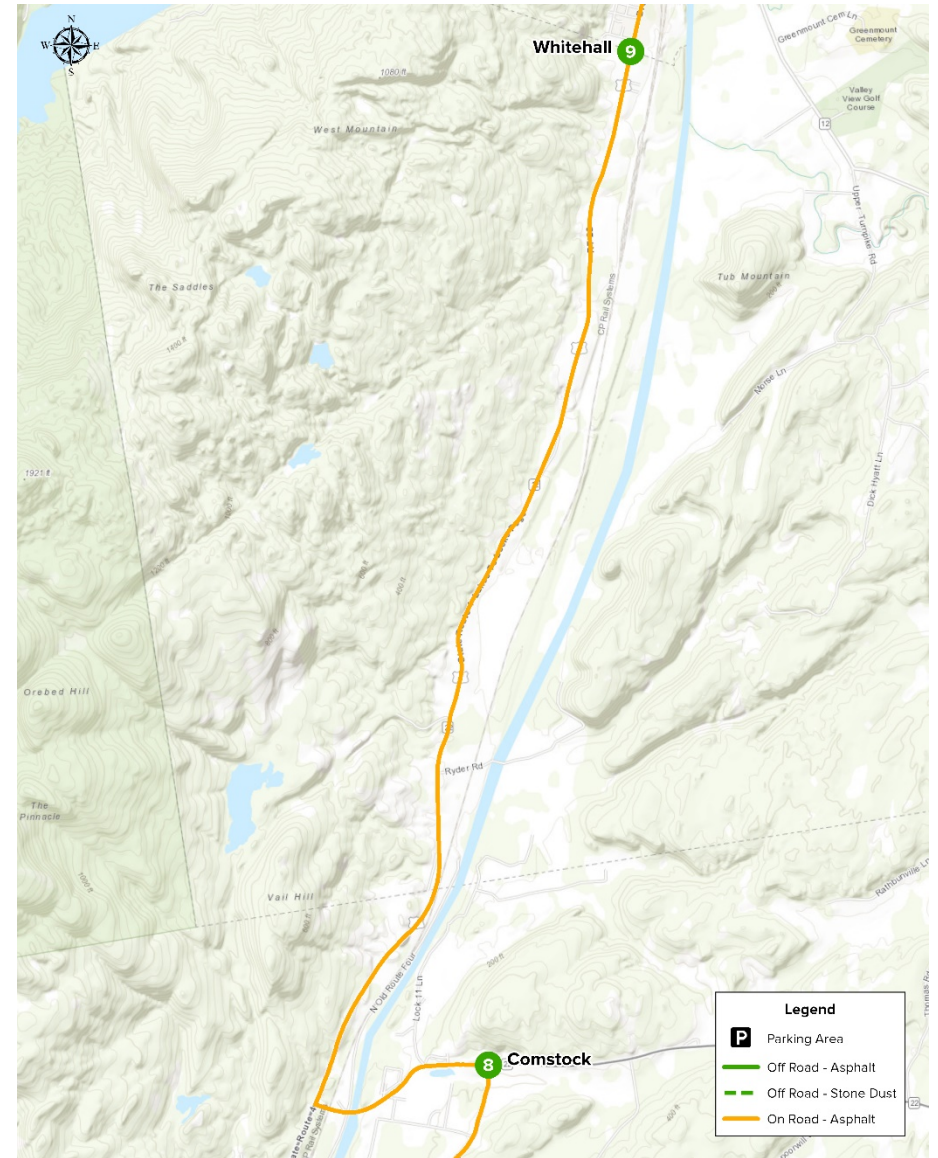

Empire State Trail

Connecting New York's extraordinary experiences, people, and places.

Comstock to Whitehall

Step-by-step bicycle directions to follow for this segment of the Empire State Trail.

Start 8 **Comstock**

Turn	Notes	Distance
→	Turn right onto NY-22	1.03 mi
→	Turn right onto US-4 N/New York State Bicycle Rte 9	6.09 mi

End 9 **Whitehall**

Northbound along Champlain Valley Trail

Disclaimer: Trail users may encounter temporary or permanent changes to the trail route as described in this cue sheet. Trail users must exercise discretion at all times to assure personal safety, including staying alert for movements by vehicles and other trail users, as well as possible modifications to the trail route.