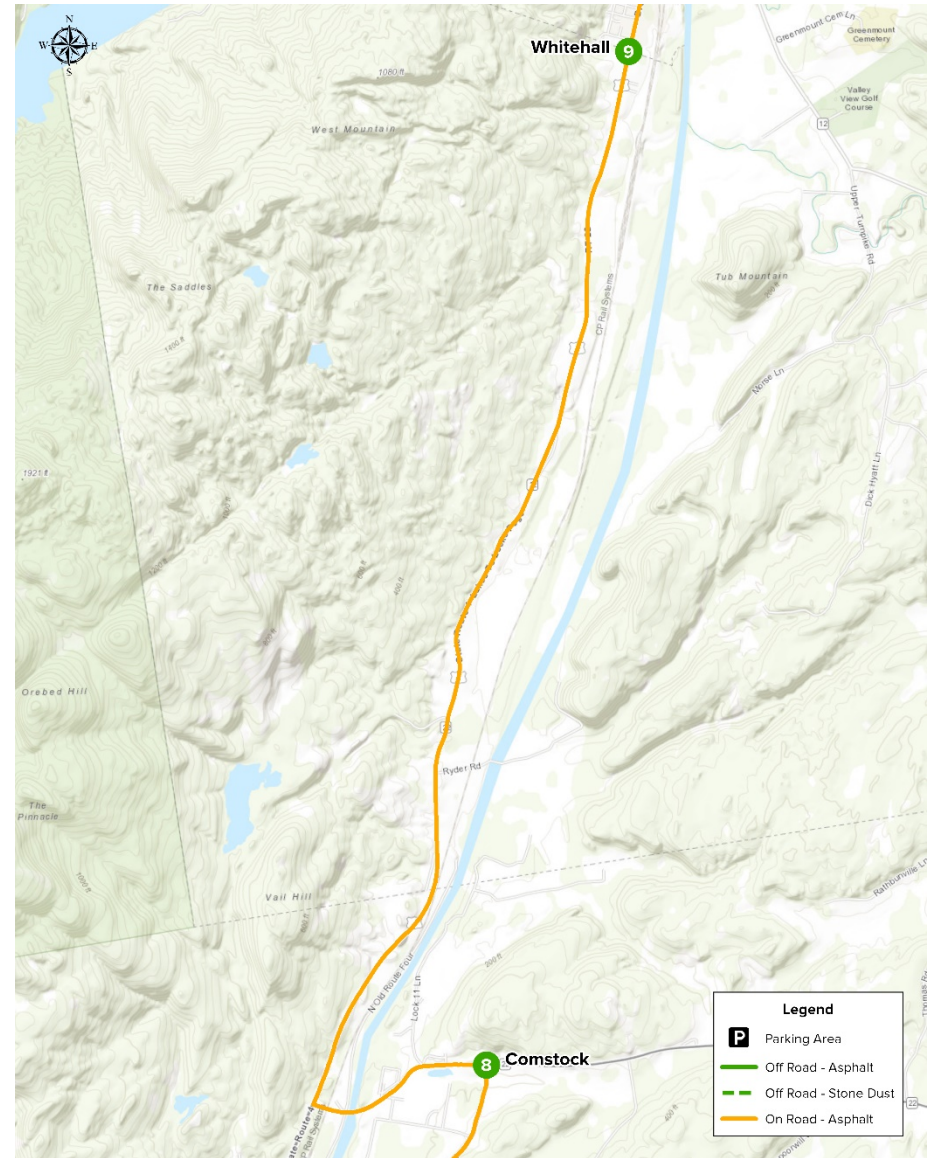

Empire State Trail

Connecting New York's extraordinary experiences, people, and places.

Whitehall to Comstock

Step-by-step bicycle directions to follow for this segment of the Empire State Trail.

Start 9 **Whitehall**

Turn	Notes	Distance
	Head south on US-4 S	6.10 mi
←	Turn left onto NY-22 S	1.03 mi

End 8 **Comstock**

Southbound along Champlain Valley Trail

Disclaimer: Trail users may encounter temporary or permanent changes to the trail route as described in this cue sheet. Trail users must exercise discretion at all times to assure personal safety, including staying alert for movements by vehicles and other trail users, as well as possible modifications to the trail route.