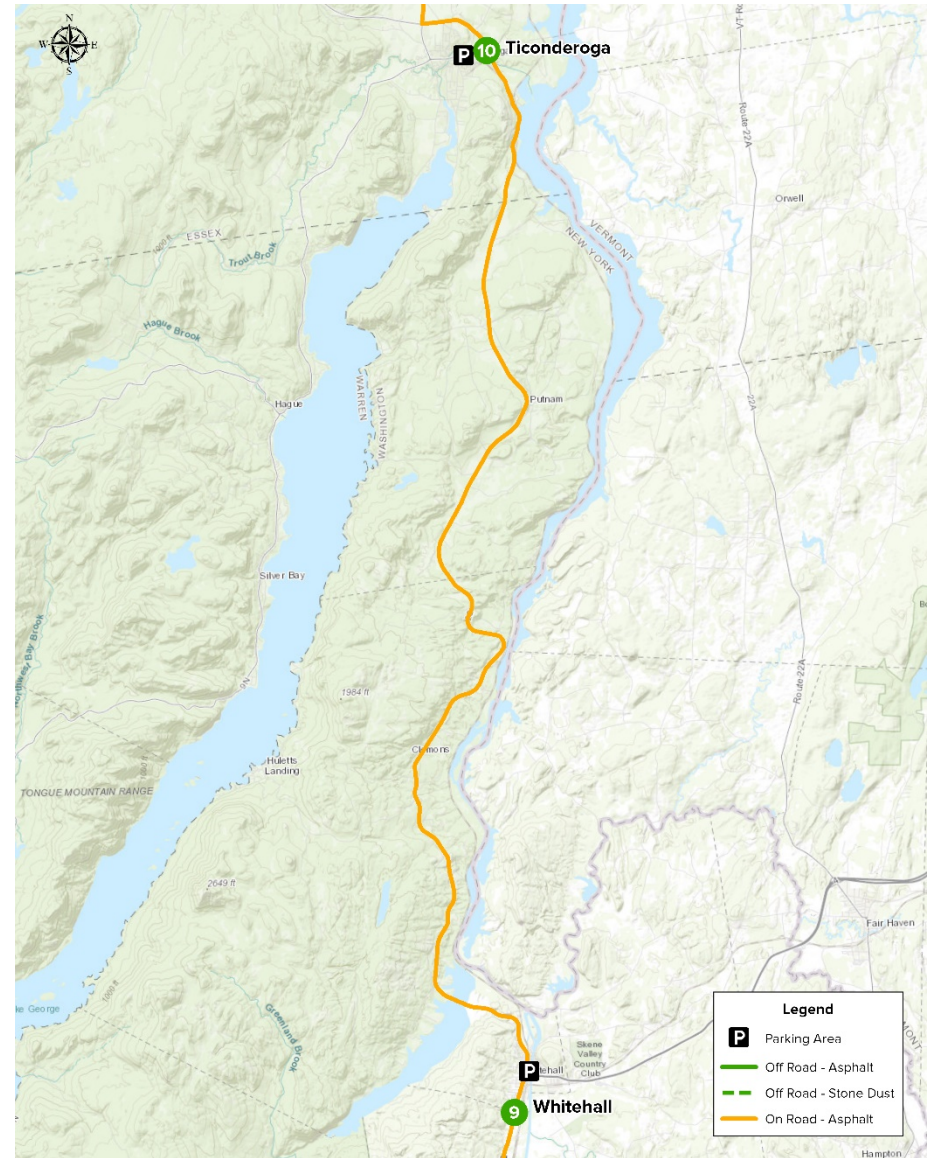

Empire State Trail

Connecting New York's extraordinary experiences, people, and places.

Ticonderoga to Whitehall

Step-by-step bicycle directions to follow for this segment of the Empire State Trail.

Start 10 Ticonderoga

Turn	Notes	Distance
↑	Head south on NY-22 S/New York State Bicycle Rte 9 toward River Rd	25.5 mi

End 9 Whitehall

Southbound along Champlain Valley Trail

Disclaimer: Trail users may encounter temporary or permanent changes to the trail route as described in this cue sheet. Trail users must exercise discretion at all times to assure personal safety, including staying alert for movements by vehicles and other trail users, as well as possible modifications to the trail route.