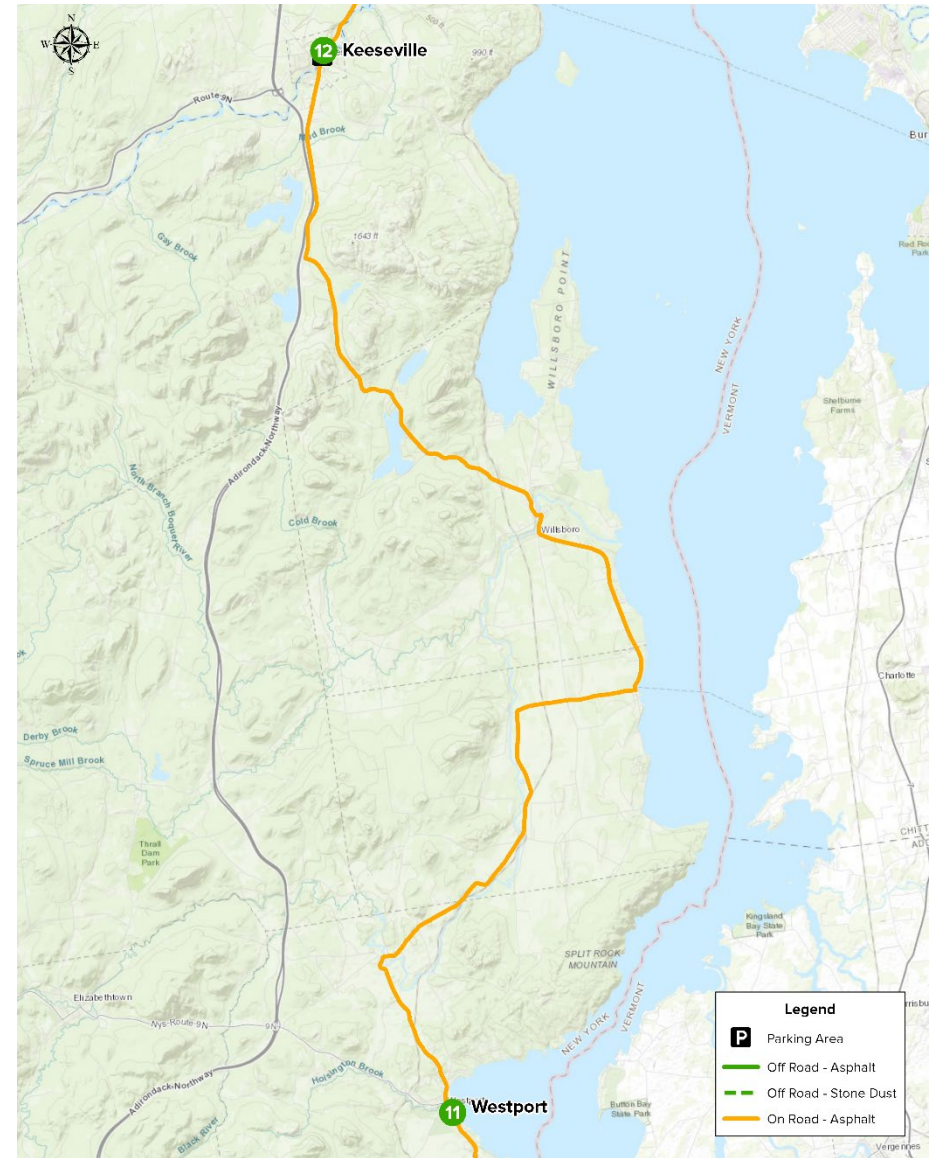

Empire State Trail

Connecting New York's extraordinary experiences, people, and places.

Westport to Keeseville

Step-by-step bicycle directions to follow for this segment of the Empire State Trail.

Start 11 **Westport**

Turn	Notes	Distance
↑	Head north on Main St/New York State Bicycle Rte 9 toward Stevenson Rd	1,073 ft
	Slight right onto NY-22 N/Champlain Ave/New York State Bicycle Rte 9	-
↑	Continue to follow NY-22 N/New York State Bicycle Rte 9	12.9 mi
←	Turn left onto NY-22 N	13.2 mi
→	Turn right onto U.S. 9 N/New York State Bicycle Rte 9	4.50 mi

End 12 **Keeseville**

Northbound along Champlain Valley Trail

Disclaimer: Trail users may encounter temporary or permanent changes to the trail route as described in this cue sheet. Trail users must exercise discretion at all times to assure personal safety, including staying alert for movements by vehicles and other trail users, as well as possible modifications to the trail route.