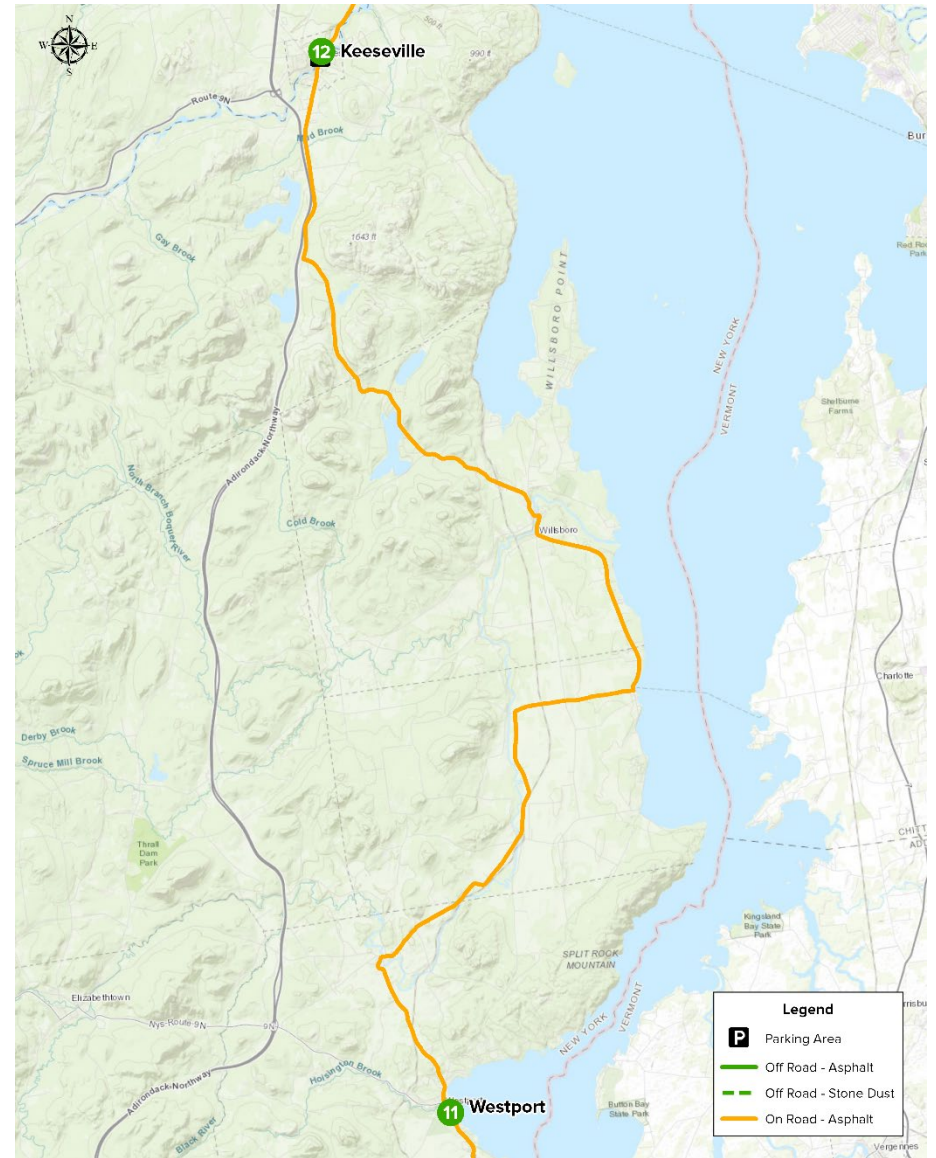

Empire State Trail

Connecting New York's extraordinary experiences, people, and places.

Keeseville to Westport

Step-by-step bicycle directions to follow for this segment of the Empire State Trail.

Start 12 Keeseville

Turn	Notes	Distance
	Head south on U.S. 9 S/Front St/New York State Bicycle Rte 9 toward Main St	-
↑	Continue to follow U.S. 9 S/New York State Bicycle Rte 9	4.49 mi
	Turn left onto NY-22 S	13.2 mi
→	Turn right onto NY-22 S/Station St/New York State Bicycle Rte 9	12.9 mi
→	Turn right onto New York State Bicycle Rte 9	79 ft
←	Turn left onto Main St/New York State Bicycle Rte 9	1,214 ft

End 11 Westport

Southbound along Champlain Valley Trail

Disclaimer: Trail users may encounter temporary or permanent changes to the trail route as described in this cue sheet. Trail users must exercise discretion at all times to assure personal safety, including staying alert for movements by vehicles and other trail users, as well as possible modifications to the trail route.