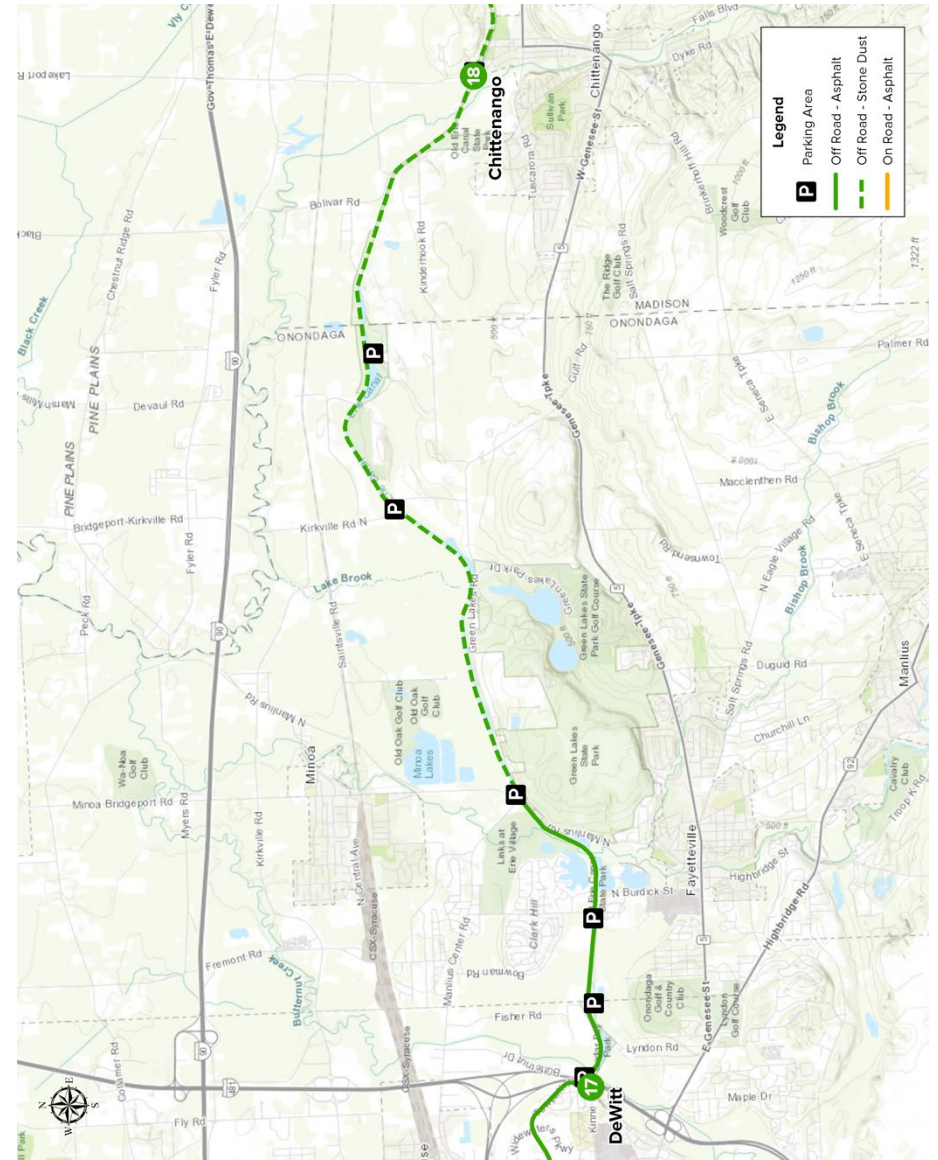

Empire State Trail

Connecting New York's extraordinary experiences, people, and places.

Chittenango to DeWitt

Step-by-step bicycle directions to follow for this segment of the Empire State Trail.

Start **18 Chittenango**

Turn	Notes	Distance
↑	Head west on Canalway Trail- Old Erie Canal State Park toward Bolivar Rd	10.5 mi
←	Turn left onto Butternut Dr	407 ft
→	Turn right onto Kinne Rd	367 ft

End **17 DeWitt**

Westbound along Erie Canal Trail

Disclaimer: Trail users may encounter temporary or permanent changes to the trail route as described in this cue sheet. Trail users must exercise discretion at all times to assure personal safety, including staying alert for movements by vehicles and other trail users, as well as possible modifications to the trail route.