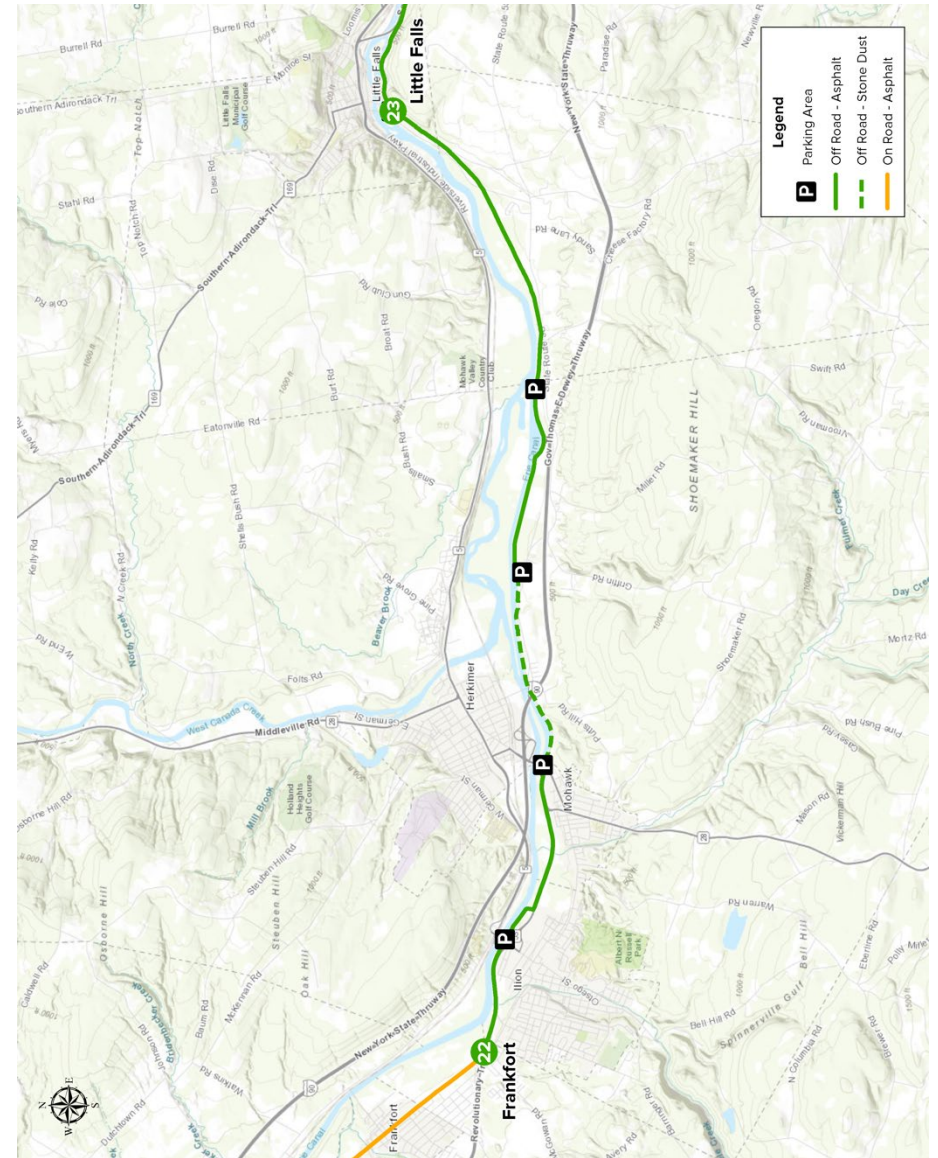

Empire State Trail

Connecting New York's extraordinary experiences, people, and places.

Little Falls to Frankfort

Step-by-step bicycle directions to follow for this segment of the Empire State Trail.

Start **23 Little Falls**

Turn	Notes	Distance
↑	Continue on Erie Canalway Trail	10.78 mi

End **22 Frankfort**

Westbound along Erie Canal Trail

Disclaimer: Trail users may encounter temporary or permanent changes to the trail route as described in this cue sheet. Trail users must exercise discretion at all times to assure personal safety, including staying alert for movements by vehicles and other trail users, as well as possible modifications to the trail route.