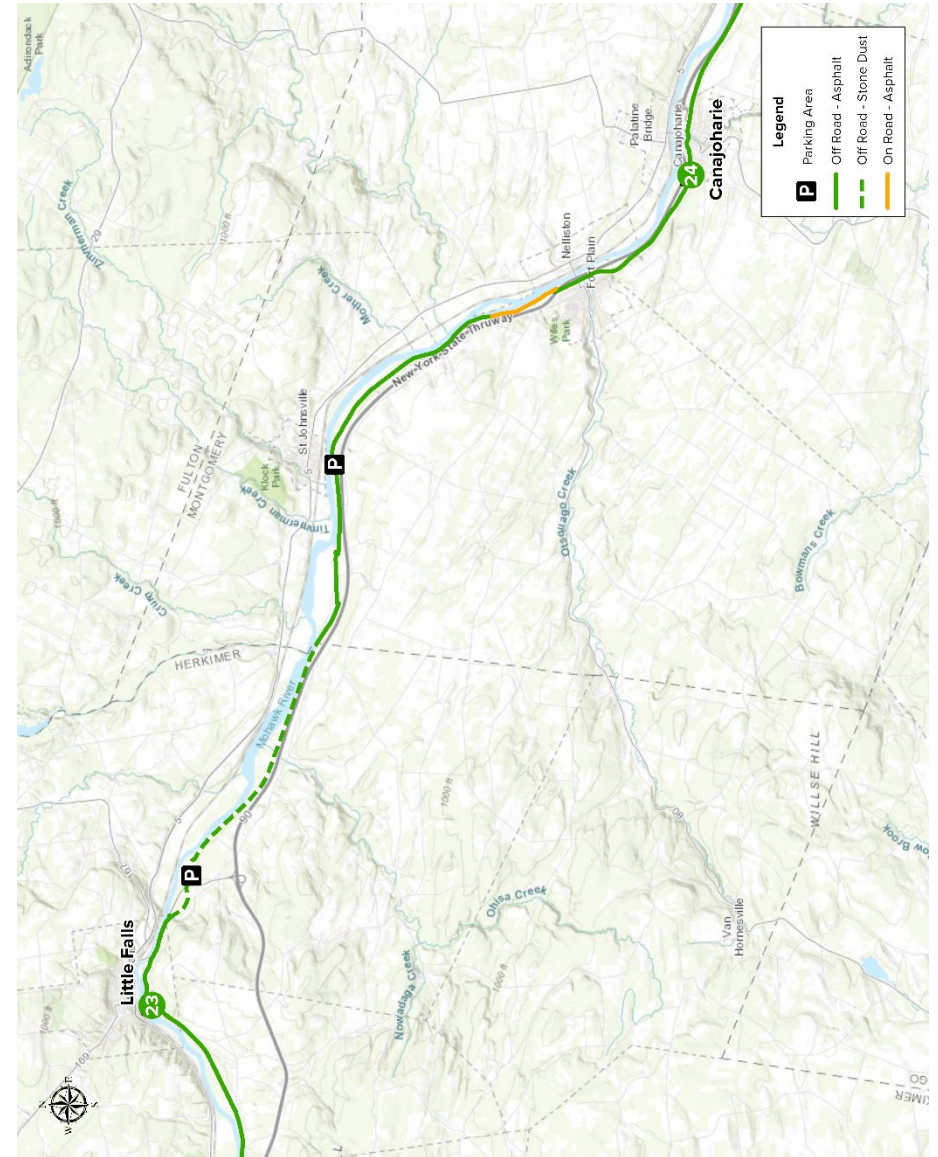

# Empire State Trail

Connecting New York's extraordinary experiences, people, and places.

## Canajoharie to Little Falls

Step-by-step bicycle directions to follow for this segment of the Empire State Trail.

**Start** 24 Canajoharie

Turn	Notes	Distance
↑	Continue on Mohawk-Hudson Bike-Hike Trail/Mohawk Hudson Bikeway	3.28 mi
←	Turn left onto Otsuago Club Rd	1.2 mi
→	Slight right onto Erie Canalway Trail	5.37 mi
→	Slight right onto Mindenville Dr	299 ft
→	Turn right toward Erie Canalway Trail	272 ft
←	Turn left onto Erie Canalway Trail	7.08 mi
→	Turn right onto Fincks Basin Rd	187 ft
←	Turn left onto Erie Canalway Trail	1.65 mi

**End** 23 Little Falls

## Westbound along Erie Canal Trail

**Disclaimer:** Trail users may encounter temporary or permanent changes to the trail route as described in this cue sheet. Trail users must exercise discretion at all times to assure personal safety, including staying alert for movements by vehicles and other trail users, as well as possible modifications to the trail route.