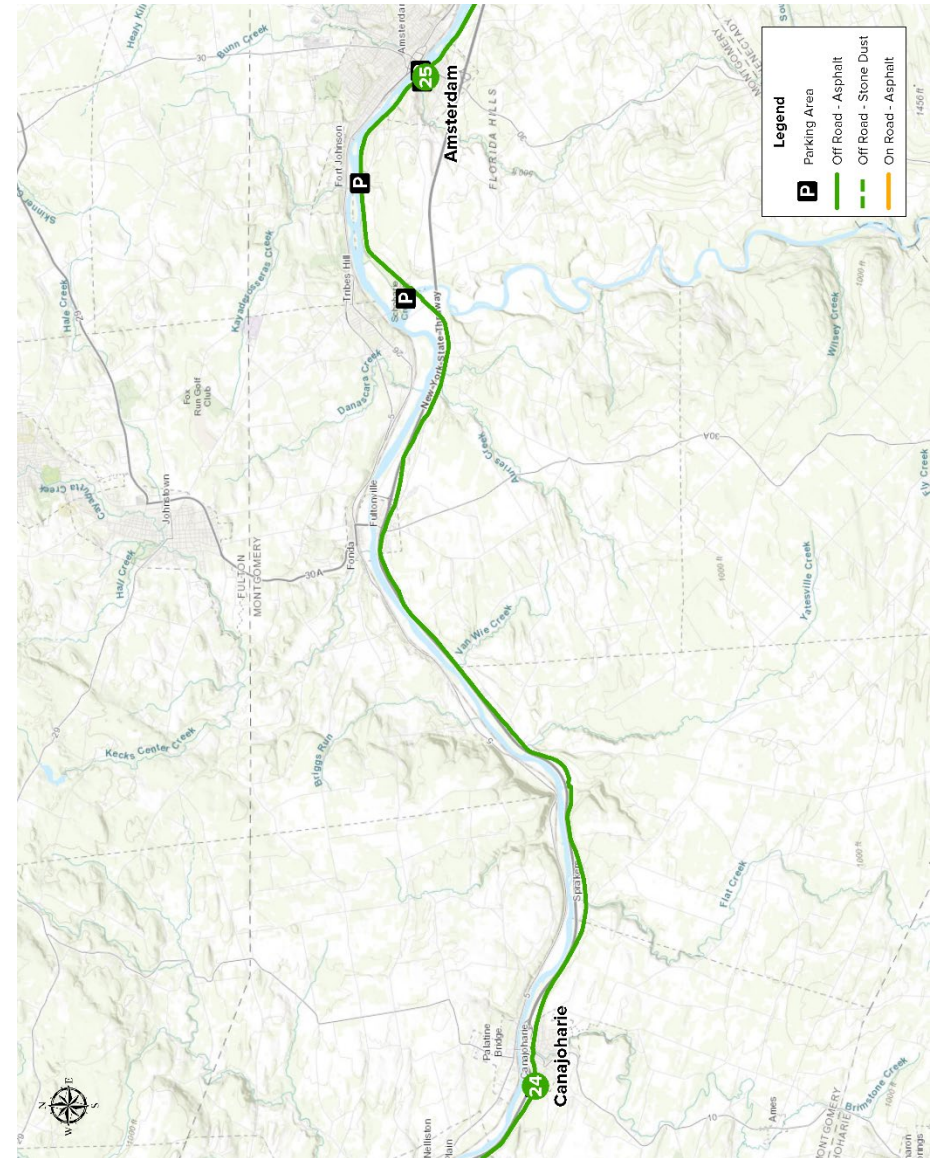

Empire State Trail

Connecting New York's extraordinary experiences, people, and places.

Amsterdam to Canajoharie

Step-by-step bicycle directions to follow for this segment of the Empire State Trail.

Start **25** Amsterdam

| Turn | Notes | Distance |
|------|---|----------|
| ↑ | Continue on Mohawk-Hudson Bike-Hike Trail/Mohawk Hudson Bikeway | 22.92 mi |

End **24** Canajoharie

Westbound along Erie Canal Trail

Disclaimer: Trail users may encounter temporary or permanent changes to the trail route as described in this cue sheet. Trail users must exercise discretion at all times to assure personal safety, including staying alert for movements by vehicles and other trail users, as well as possible modifications to the trail route.