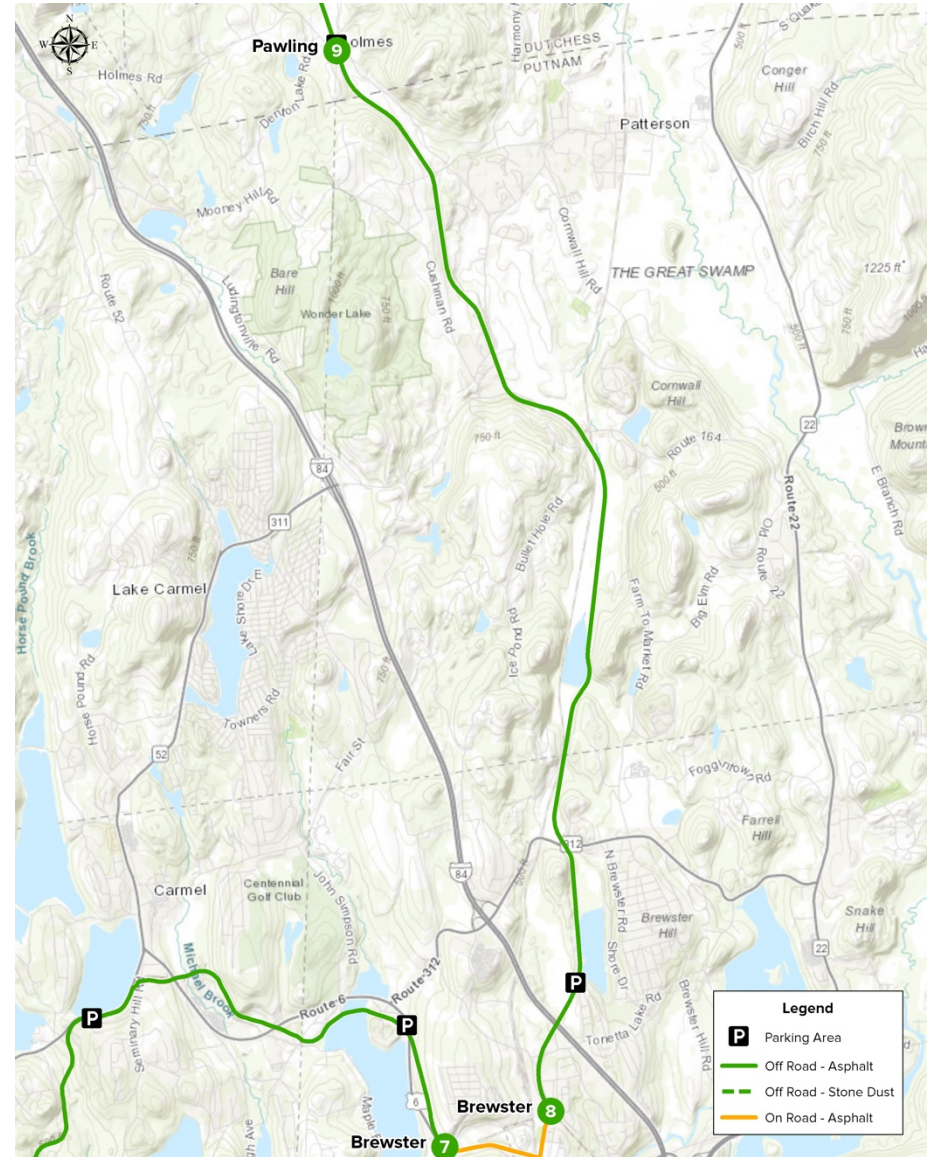

Empire State Trail

Connecting New York's extraordinary experiences, people, and places.

Brewster to Pawling

Step-by-step bicycle directions to follow for this segment of the Empire State Trail.

Start 8 **Brewster**

Turn	Notes	Distance
↖	Head northwest on Maybrook Trailway to intersection with Holmes Rd	9.6 mi

End 9 **Pawling**

Northbound along Hudson Valley Greenway Trail

Disclaimer: Trail users may encounter temporary or permanent changes to the trail route as described in this cue sheet. Trail users must exercise discretion at all times to assure personal safety, including staying alert for movements by vehicles and other trail users, as well as possible modifications to the trail route.