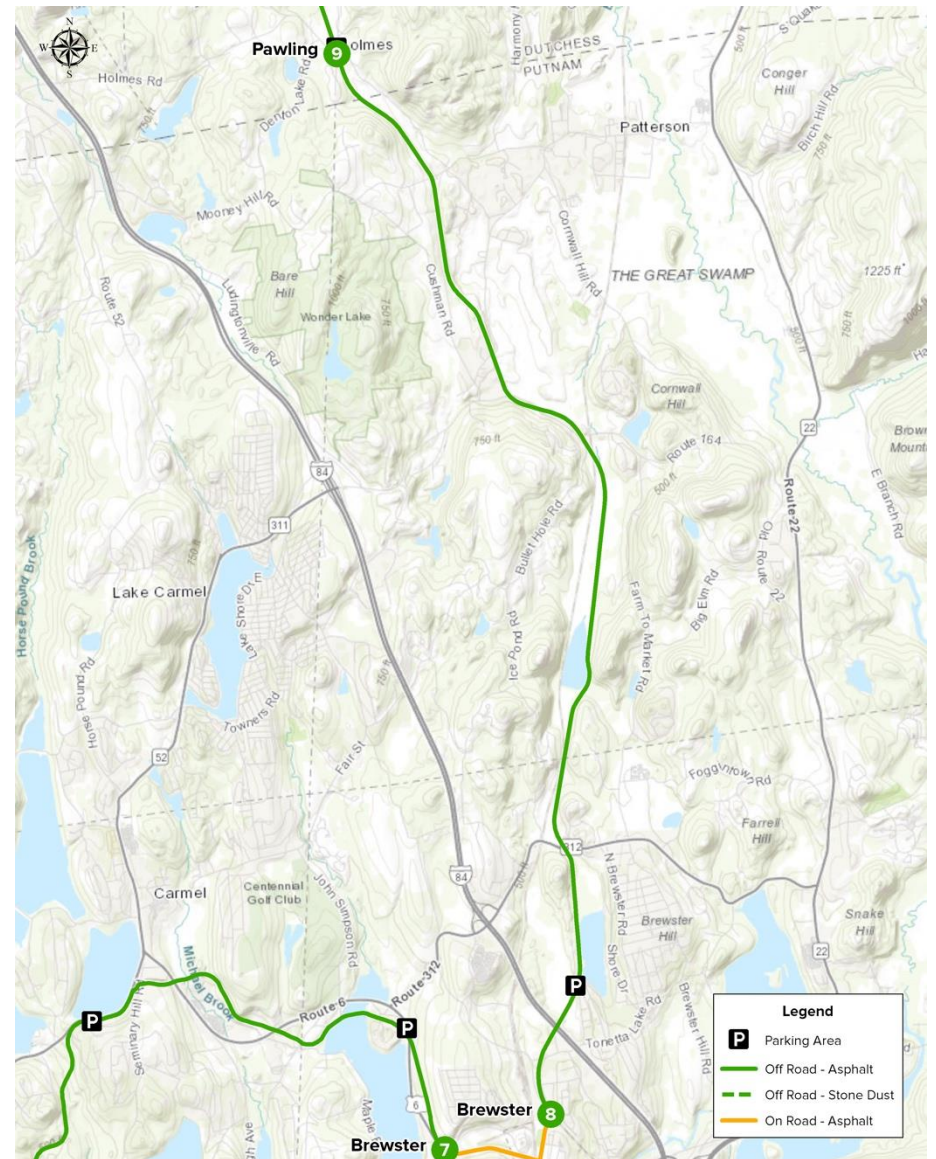

Empire State Trail

Connecting New York's extraordinary experiences, people, and places.

Pawling to Brewster

Step-by-step bicycle directions to follow for this segment of the Empire State Trail.

Start **9** Pawling

Turn	Notes	Distance
↑	Continue south on the Maybrook Trailway	9.24 mi

End **8** Brewster

Southbound along Hudson Valley Greenway Trail

Disclaimer: Trail users may encounter temporary or permanent changes to the trail route as described in this cue sheet. Trail users must exercise discretion at all times to assure personal safety, including staying alert for movements by vehicles and other trail users, as well as possible modifications to the trail route.