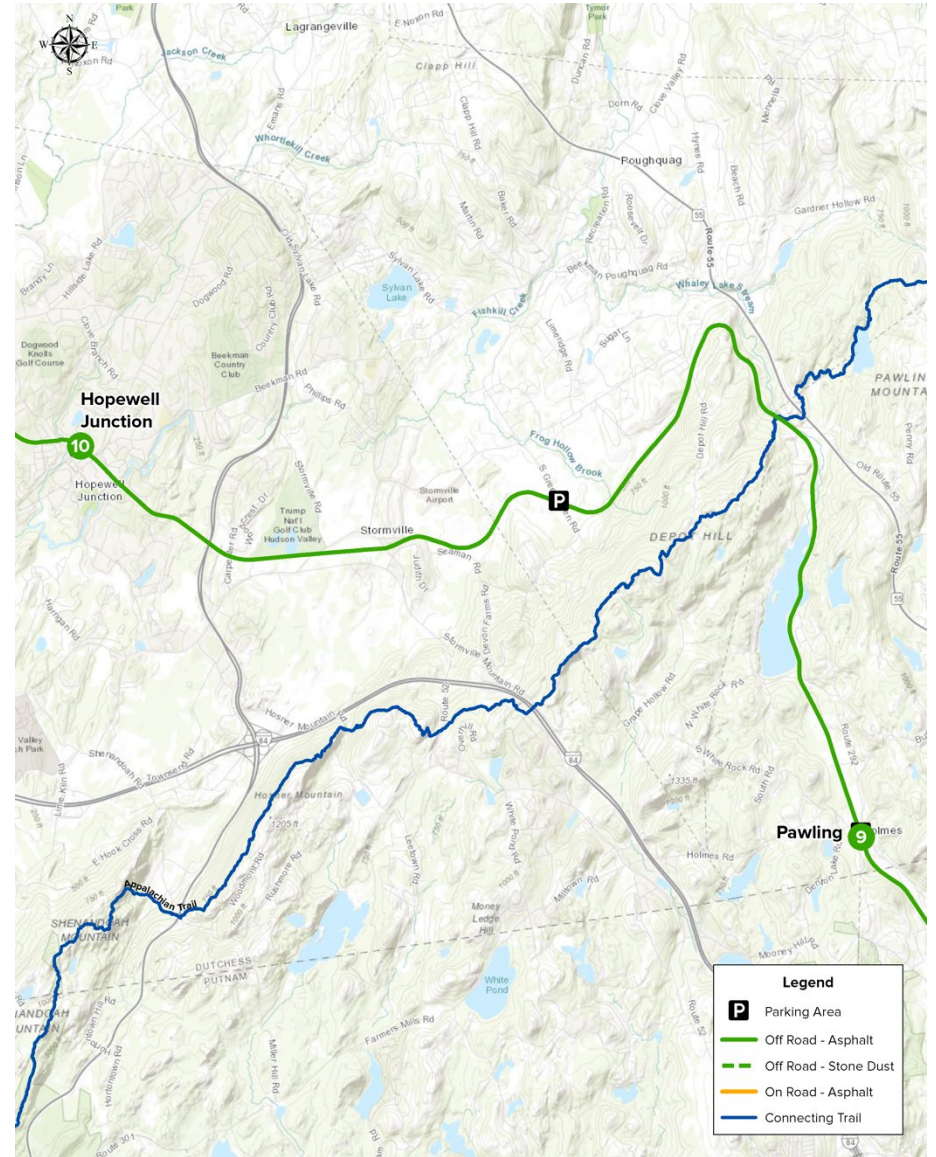

Empire State Trail

Connecting New York's extraordinary experiences, people, and places.

Pawling to Hopewell Junction

Step-by-step bicycle directions to follow for this segment of the Empire State Trail.

Start **9** Pawling

Turn	Notes	Distance
↑	Continue on Maybrook Trailway to Hopewell Junction	14.6 mi

End **10** Hopewell Junction

Northbound along Hudson Valley Greenway Trail

Disclaimer: Trail users may encounter temporary or permanent changes to the trail route as described in this cue sheet. Trail users must exercise discretion at all times to assure personal safety, including staying alert for movements by vehicles and other trail users, as well as possible modifications to the trail route.